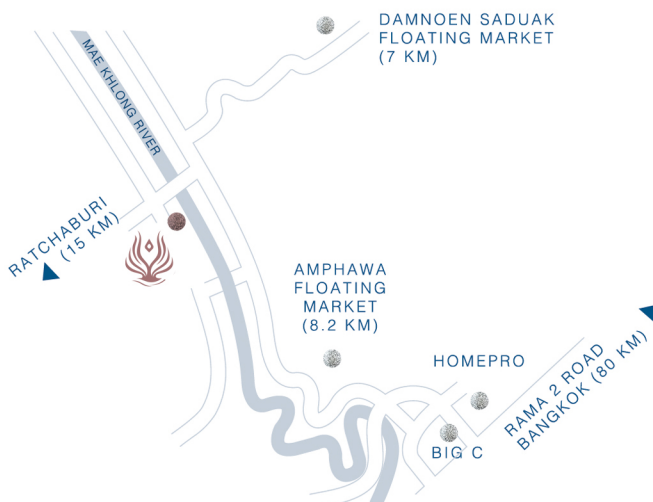

## LOCATION

Commanding the tranquil breathtaking riverfront scene in Mae Klong River, Na Tree Tara is located at Samut Songkhram, close to famous Amphawa and Damnoen Saduak Floating Market, only 1.5 hours drive from Bangkok.

## ATTRACTIONS

DAMNOEN SADUAK FLOATING MARKET (7 KM)

AMPHAWA FLOATING MARKET (8.2 KM)

RATCHABURI (15 KM)

GOOGLE MAP